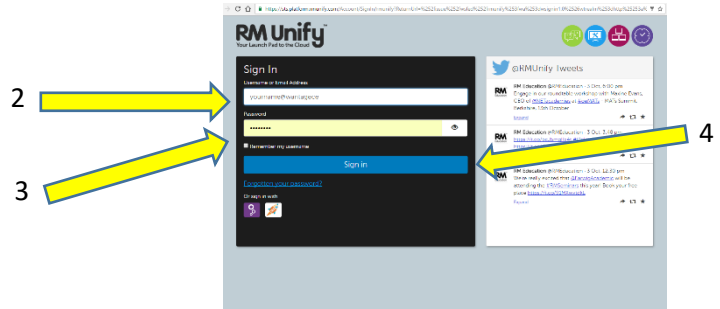

To use RMeasimaths at home:

The program last for about 10 minutes guiding the student through various maths questions checking for both accuracy and speed. It is therefore important to complete the session without a break (it tells you when time is up). Try to give an answer even if you are unsure and click the blue arrow in the bottom right to move on.

The program needs to be completed independently by the child who has logged in.

How to Access away from School:

On a PC :

1. Open <https://wantagece.rmunify.com> in a browser.
2. Type in your school computer username (firstname/initial of surname/number)
3. Type your school computer password
4. Click on the blue 'Sign in' Button.
5. This will take you to the 'Launch Pad' page.
6. Click on the RMEasimaths tile
7. To start a maths session click on the yellow 'Start' circle.