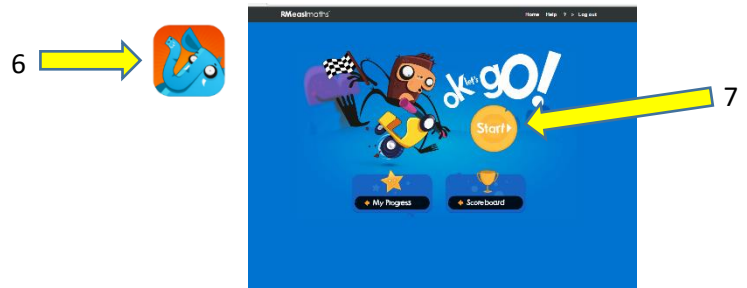

To use RMeasimaths at home:

The program last for about 10 minutes guiding the student through various maths questions checking for both accuracy and speed. It is therefore important to complete the session without a break (it tells you when time is up). Try to give an answer even if you are unsure and click the blue arrow in the bottom right to move on.

The program needs to be completed independently by the child who has logged in.

How to Access away from School:

On a PC :

1. Open <https://wantagece.rmunify.com> in a browser.
2. Type in your school computer username (firstname/initial of surname/number)
3. Type your school computer password
4. Click on the blue 'Sign in' Button.
5. This will take you to the 'Launch Pad' page.
6. Click on the RMEasimaths tile
7. To start a maths session click on the yellow 'Start' circle.