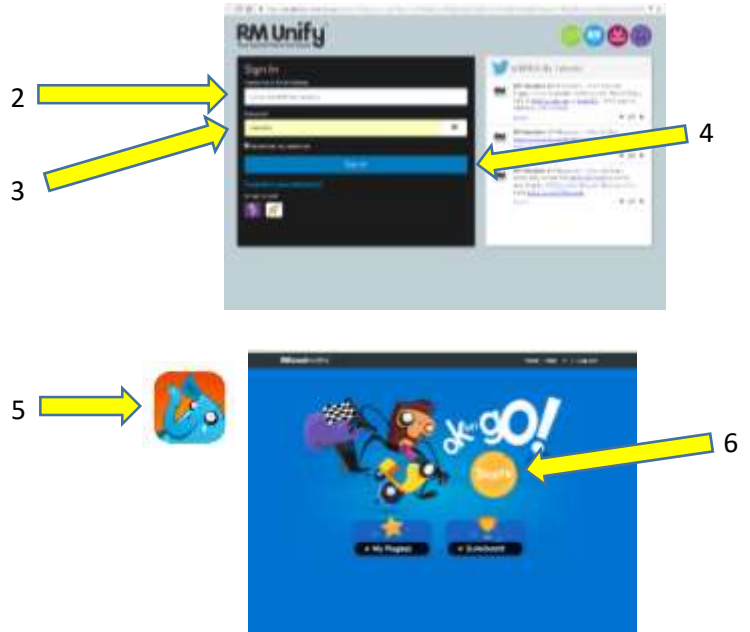

To use RMeasimaths at home:

The program last for about 10 minutes guiding the student through various maths questions checking for both accuracy and speed. It is therefore important to complete the session without a break (it tells you when time is up). Try to give an answer even if you are unsure and click the blue arrow in the bottom right to move on.

How to Access away from School:

On a PC :

1. Open rmunify.com in a browser.
2. Type in your school computer username (firstname/initial of surname/number) then type @wantagece
3. Type your school computer password
4. Click on the blue 'Sign in' Button.
5. This will take you to the 'Launch Pad' page.
6. Click on the RMEasimaths tile
7. To start a maths session click on the yellow 'Start' circle.